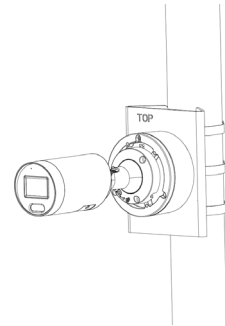

# What you may need

**XLGNXLB10**  
Junction Box  
Φ112mm × 49.5mm

**XLGNXPM03**  
Pole Mount  
Φ170mm × 135.8mm × 43.7mm

## Accessories Mount

**XLGNXLB10**

**XLGNXPM03**

**XLGNXLB10 + XLGNXPM03**

\*Design and specifications are subjects to change without notice.